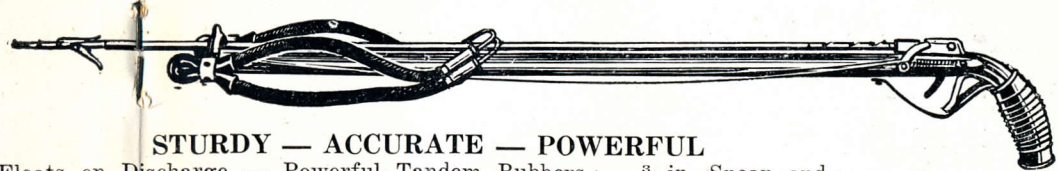

BAZOOKA — Proven seller over the years. Floats on discharge. Can fit extra rubbers. Stainless steel mechanism held in high esteem by all spearfishermen.

TANDEM RUBBER, £6/15/-
SINGLE RUBBER, £5/15/-

STURDY — ACCURATE — POWERFUL