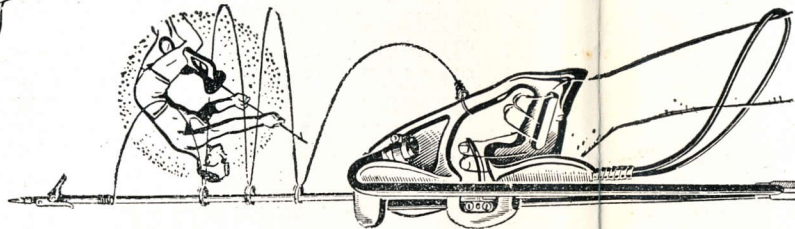

BANTAM — Compact powerful weapon with gold anodising. Wrist support and anti-jump fins. Loads any tension. Replaceable rubbers and spears. Low priced, powerful and accurate.

SYDNEY PRICE, 59/6