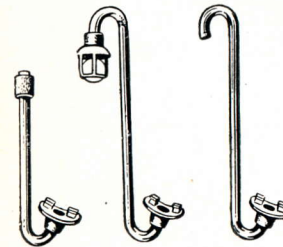

BAZOOKA — Proven seller over the years. Floats on discharge. Can fit extra rubbers. Stainless steel mechanism held in high esteem by all spearfishermen.

TANDEM RUBBER, £6/15/-
SINGLE RUBBER, £5/15/-

STURDY — ACCURATE — POWERFUL

Floats on Discharge — Powerful Tandem Rubbers — 3/4 in. Spear and large Barb — Stainless Mechanism — Bayonet.

SYDNEY PRICE, £8/10/-

COMMANDO MASK

Definitely fits any face. Fitted with aircraft SAFETY "GLASS" — solid brass fittings.

SYDNEY PRICE, 14/-

GUN BUILDERS

MECHANISMS	12 0
with long trigger	15 0
RUBBERS 9/16"	19 6
Tandem	39 0
5/8"	25 0
BARBS, Cone	8 3
Diamond	8 11
Stainless or hardened tool steel and larger barb wings	12 9
SPEARS, with trigger and wire slots	17 6
With heavy duty barb	25 0